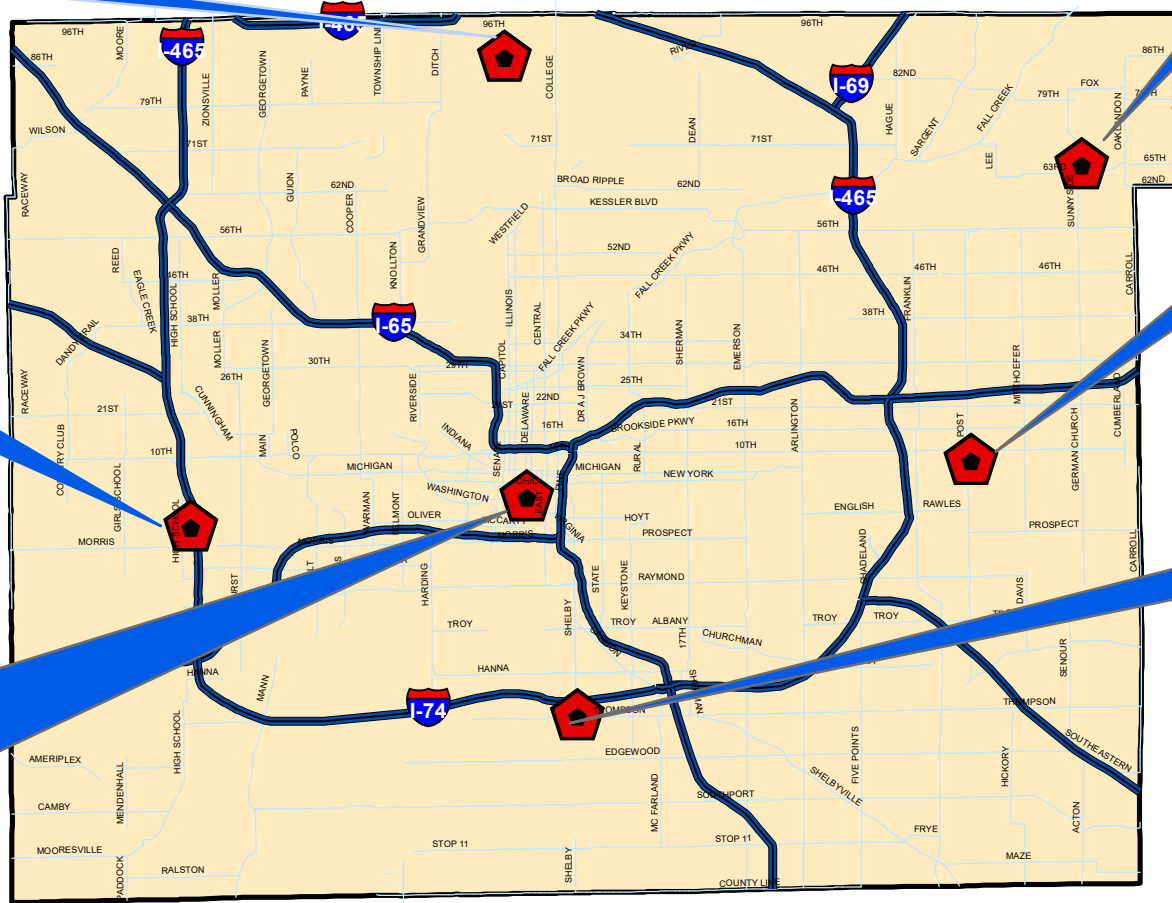

Marion County Early Voting - Satellite Locations and Hours

October 24 - November 1

Monday - Friday: 11:00am - 7:00pm
Saturday & Sunday: 10:00am - 5:00pm

St. Luke's UMC
100 W 86th St

MSD Lawrence
Admin Building
6501 Sunnyside Rd

Krannert Park
Community Center
605 S High School Rd

Warren Township
Government Center
501 N Post Rd

City-County Building
200 E Washington St, W122

Extended early voting
Oct. 6 - Nov 1
8:00am - 7:00pm

Nov 2
8:00am - noon

Perry Township
Government Center
4925 Shelby St

Check your voter registration status and register to vote
at the Indiana state voter website: indianavoters.in.gov

Voter Registration Deadline - Oct 5